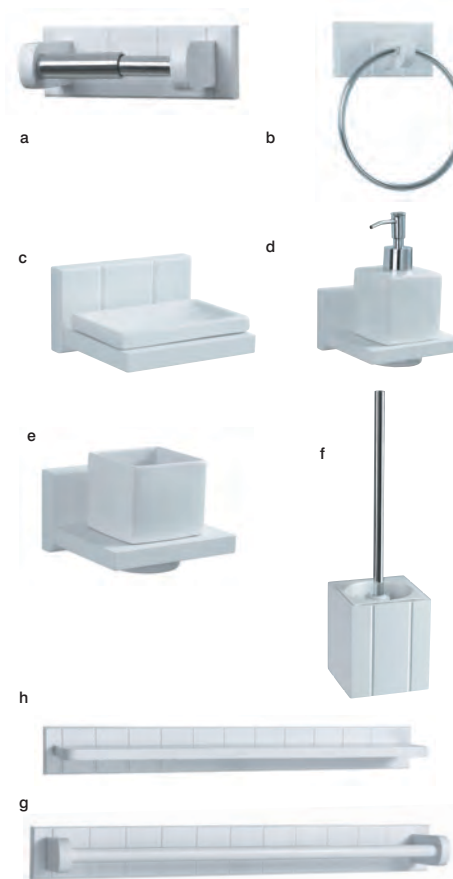

Adelite

a. Toilet roll holder		5052931104307	▲ £8.98
b. Towel ring		5052931104352	▲ £9.98
c. Soap dish		5052931104345	▲ £9.98
d. Soap dispenser		5052931104321	▲ £9.98
e. Tumbler		5052931104338	▲ £9.98
f. Toilet brush		5052931104369	£5.00
g. Towel rail	H70 x W600 x D100mm	5052931104291	▲ £9.98
h. Shelf	H70 x W600 x D110mm	5052931104314	▲ £14.98