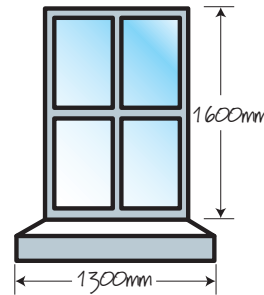

Indicate openings – windows, doors, archways and hatched

- Mark the location of windows, doors, archways, hatches
- Include the opening swing of doors

3

Indicate any obstacles that can't be moved and include main services, electric, water and gas

- Indicate items that must be planned around
- Your boiler, meters, radiators, soil stack, stop cock, alcoves, etc
- Finally add main services, electric, water and gas