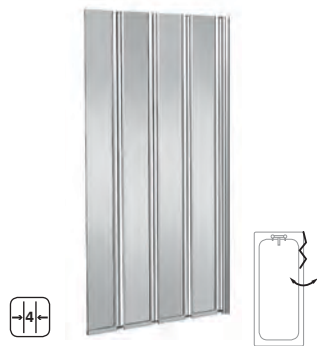

Amazon 4 fold screen

- reversible semi framed screen
- easy clean glass
- nominal 15mm adjustment for out of true walls

Polished silver effect/clear

W850 x H1500mm 5397007062045 ▲ ◆ £203