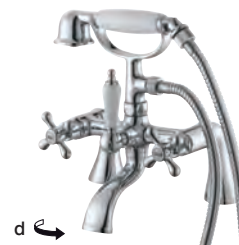

d ↻

also available
in gold effect...

Crystal

Plumb SURE

a. 1 tap hole basin mixer*			
LP (0.2 bar)	5052931205738	▲	£48
b. Basin taps			
LP (0.1 bar)	5052931205592	▲	£34
Bath taps			
LP (0.1 bar)	5052931205646	▲	£37
c. 2 tap hole bath mixer			
LP (0.2 bar)	5052931205783	▲	£58
d. 2 tap hole bath shower mixer			
LP (0.1 bar)	5052931205813	▲	£78