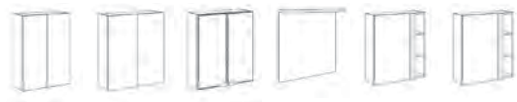

Step 1

Choose your cabinets

	facia colour	carcass colour	500mm 2 door wall cabinet	600mm 2 door wall cabinet	600mm 2 door mirror wall cabinet	600mm mirror and downlight canopy	500mm corner wall cabinet	600mm corner wall cabinet
			W500 x H672 x D213mm	W600 x H672 x D213mm	W600 x H672 x D213mm	W600 x H672 x D213mm	W500 x H672 x D254mm	W600 x H672 x D254mm
Santini 	Gloss white	White	5397007152418 £99	5397007152425 £119	5397007152432 £149	5397007152449 £129	5397007153095 £101	5397007153088 £119
Antero 	Oak effect	White	5397007152738 £99	5397007152746 £113	5397007152753 £143	5397007152760 £129	5397007153170 £96	5397007153163 £116
	Walnut effect	White	5397007152494 £99	5397007152500 £119	5397007152517 £149	5397007152524 £129	5397007153118 £101	5397007153101 £119
Sorella 	Gloss white trad	White	5397007152579 £99	5397007152586 £119	5397007152593 £149	5397007152609 £129	5397007153132 £101	5397007153125 £119
	Oak effect	Oak effect	5397007152890 £99	5397007152906 £119	5397007152913 £143	5397007152920 £129	5397007153217 £99	5397007153200 £119
	Walnut effect	Walnut effect	5397007152975 £99	5397007152982 £134	5397007152989 £148	5397007153002 £129	5397007153231 £101	5397007153224 £129
	White shaker	White	5397007152814 £99	5397007152821 £115	5397007152838 £149	5397007152845 £129	5397007153194 £99	5397007153187 £117
Appleby* 	Gloss white	White	5397007152654 £119	5397007152661 £139	5397007152678 £155	5397007152685 £129	5397007153156 £111	5397007153149 £129
	Gloss stone	White	5397007153057 £119	-	5397007153071 £169	-	-	-

* All Appleby units are 4mm deeper.