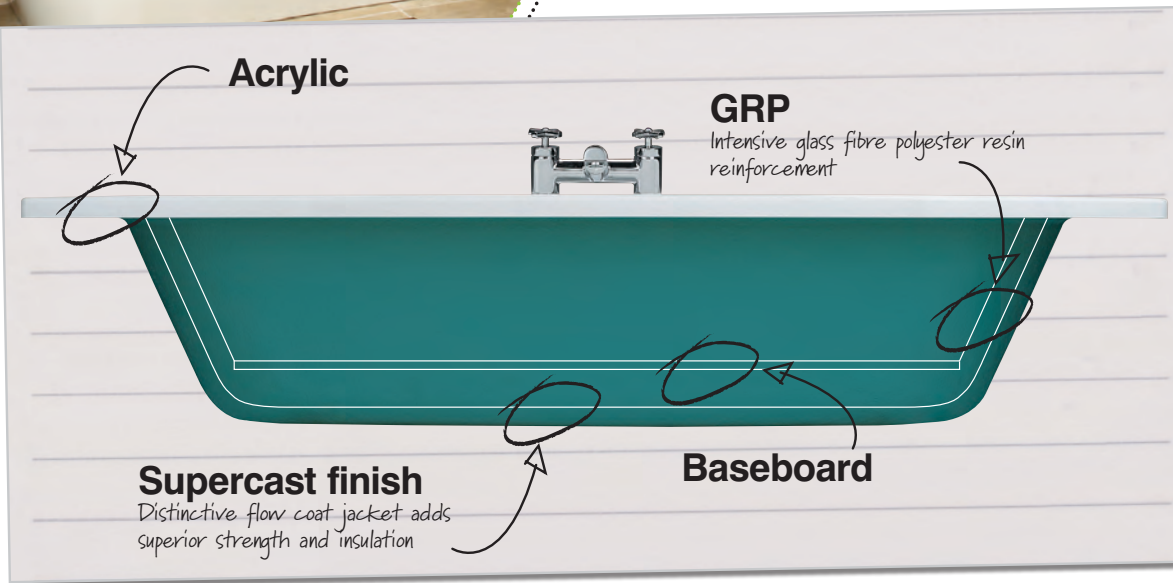

Supercast
option available
on these baths...

- **Adelphi L-shaped**
- **Adelphi curved**
- **Shaftesbury standard**
- **Helena**