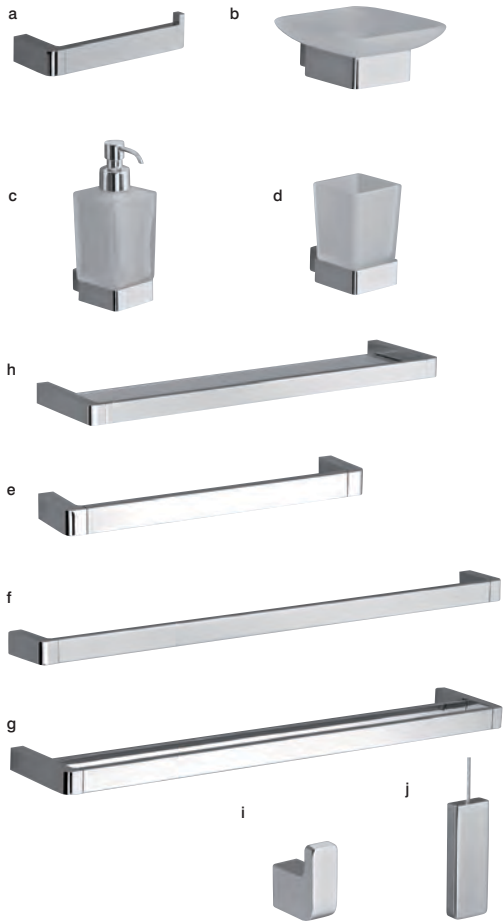

Streamline

a. Toilet roll holder		5287222	£22.98
b. Soap dish		5287246	£23.98
c. Soap dispenser		5287192	£12.98
d. Tumbler		5287239	£23.98
e. Mini towel rail	H25 x W316 x D63mm	5287161	£24.98
f. Towel rail	H25 x W616 x D63mm	5287178	£26.98
g. Double towel rail	H25 x W616 x D105mm	5287185	£32.98
h. Shelf	H25 x W504 x D130mm	5287253	£26.98
i. Single robe hook		5287215	£7.98
j. Light pull		5287208	£7.98