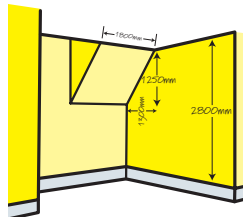

Measure ceiling heights

- Take two or three measurements to ensure the ceiling is consistent and mark the height in the middle of your survey plan
- If there are obstacles on the ceiling such as a stair slope or landing, mark this on your sketch