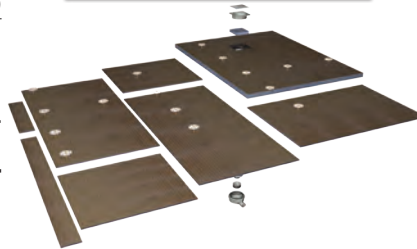

Professional level access room kit with 1200 x 900mm tray former

For waterproofing and insulating the whole bathroom floor (can be extended for larger rooms as required)

Flat level access base

- ideal on wood floors*
- not suitable on concrete or MDF floors
- supplied complete with installation components**
- for bathrooms up to 4.71 sqm
- installation DVD included

5060164650041

£699