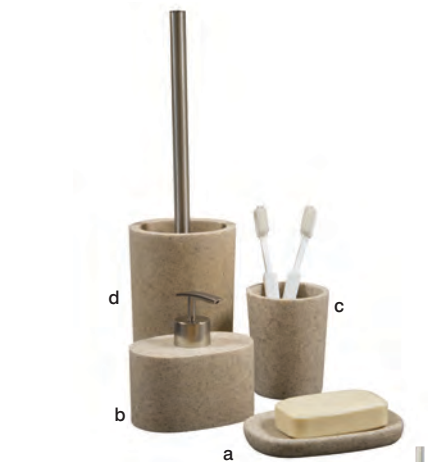

Stone effect

a. Beige soap dish	5340835	£4.98
b. Beige soap dispenser	5340774	£6.98
c. Beige tumbler	5340804	£4.98
d. Beige toilet brush holder	5340866	£11.98
e. Grey soap dish	5340842	£4.98
f. Grey soap dispenser	5340781	£6.98
g. Grey tumbler	5340811	£4.98
h. Grey toilet brush	5340873	£11.98
i. Dark brown soap dish	5340828	£4.98
j. Dark brown soap dispenser	5340767	£6.98
k. Dark brown tumbler	5340798	£4.98
l. Dark brown toilet brush holder	5340859	£11.98