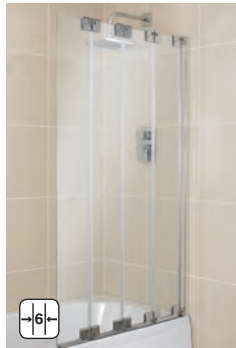

COOKE & LEWIS

Seine frameless 4 fold screen

- reversible bath screen
- easy clean glass
- nominal 15mm adjustment for out of true walls

Polished silver effect/clear
W850 x H1500mm 5397007062021 ◆ **£297**