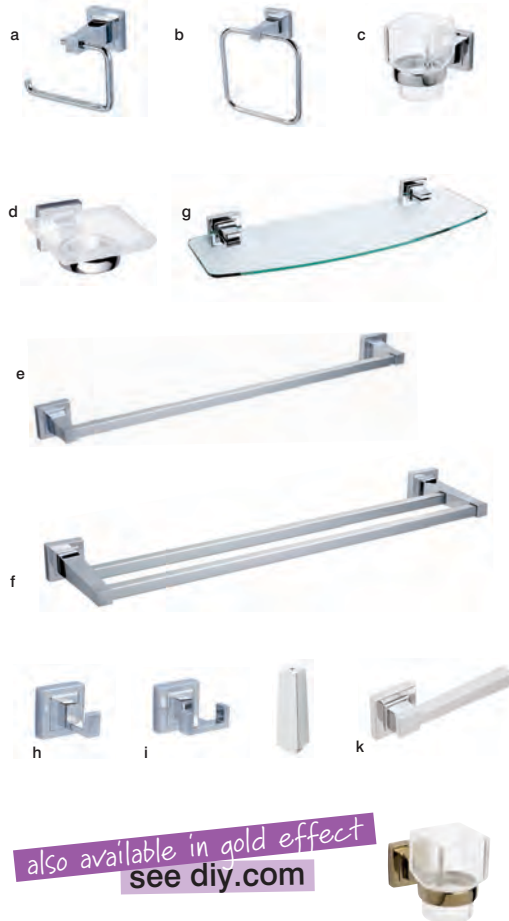

Cascade

a. Toilet roll holder		5191451	£14.98
b. Towel ring		5191475	£15.98
c. Tumbler		5191550	£15.98
d. Soap dish		5191536	£15.98
e. Towel rail	H52 x W662 x D81mm	5191499	£18.98
f. Double towel rail	H52 x W662 x D151mm	5191512	£24.98
g. Glass shelf	H52 x W500 x D177mm	5191574	£18.98
h. Single robe hook		5191598	£7.98
i. Double robe hook		5191611	£8.98
j. Light pull		5191635	£7.98
k. Cistern lever		5191659	£2.00

also available in gold effect
see diy.com