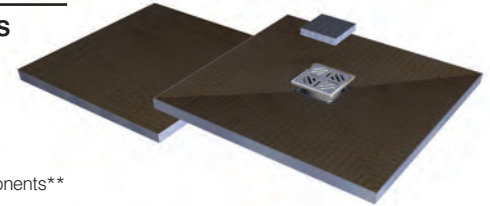

50mm Raised wetzone kits 1850mm length

(can be cut down as required)

50mm base

- easier on wood floors*
- supplied complete with installation components**
- installation DVD included

| | | |
|----------------|---------------|-------------|
| L1850 x W750mm | 5060164650034 | £529 |
| L1850 x W900mm | 5060164650027 | £549 |