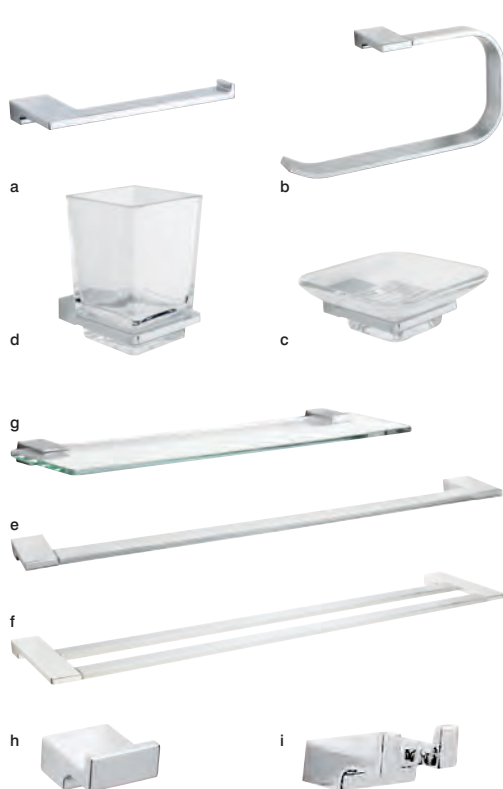

Illumini

a. Toilet roll holder		5190386	£18.98
b. Towel ring		5190393	£19.98
c. Soap dish		5190423	£19.98
d. Tumbler		5190430	£19.98
e. Towel rail	H16 x W647 x D70mm	5190409	£22.98
f. Double towel rail	H16 x W647 x D120mm	5190416	£28.98
g. Glass shelf	H21 x W500 x D112mm	5190447	£22.98
h. Single robe hook		5190454	£6.98
i. Double robe hook		5190461	£7.98