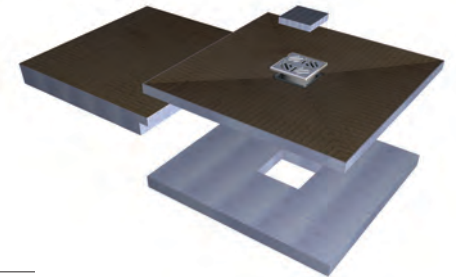

150mm base

- suitable for both wood* and concrete floors
- supplied complete with installation components**
- ideal for wastes running above the floor
- installation DVD included

L1850 x W750mm	5060164650010	£599
L1850 x W900mm	5060164650003	£649